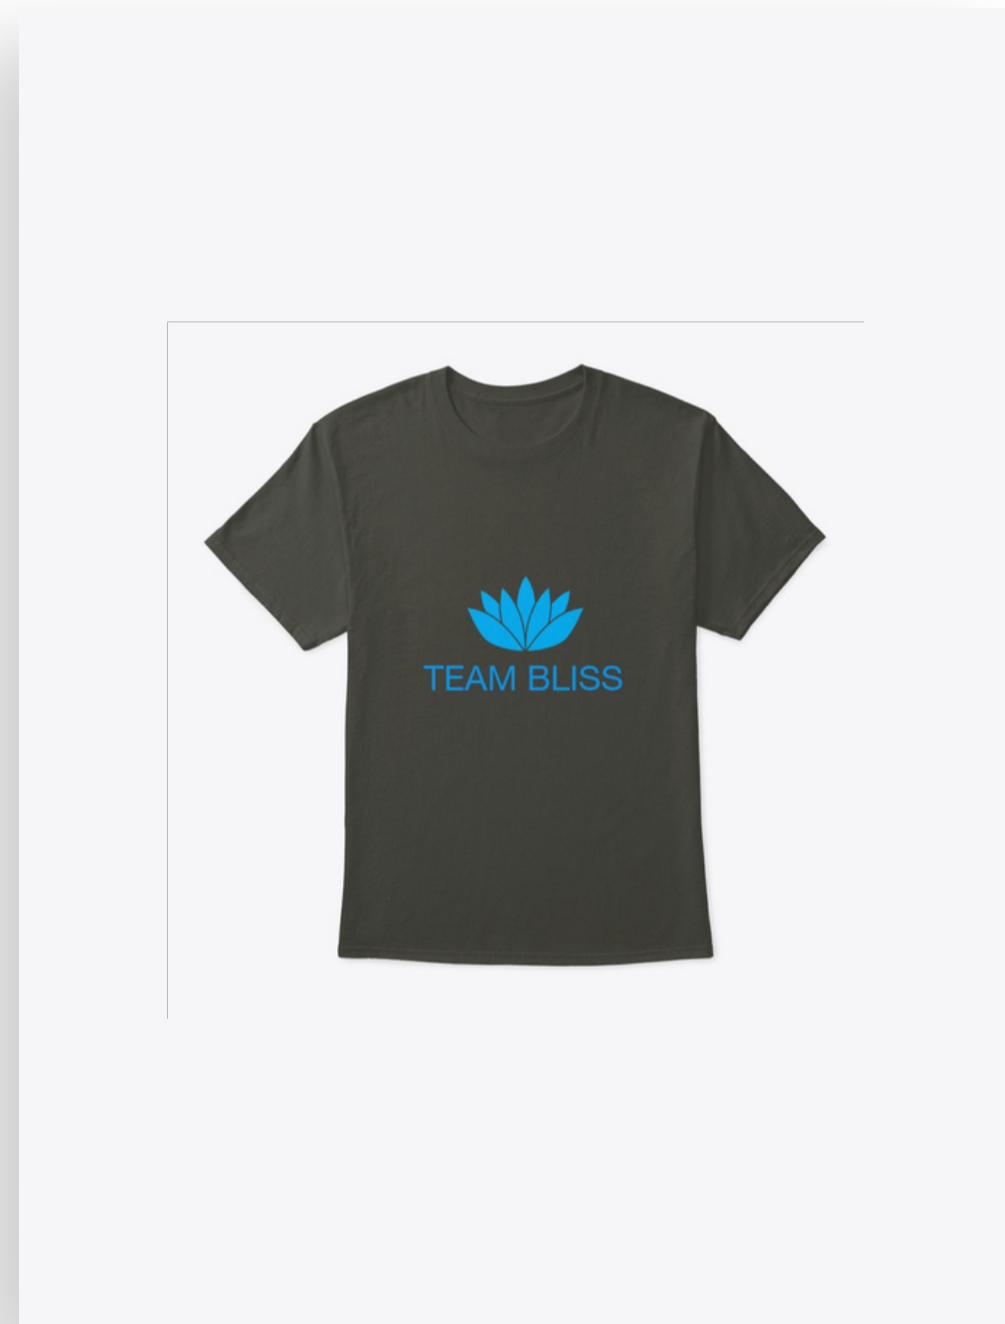

Product Communication