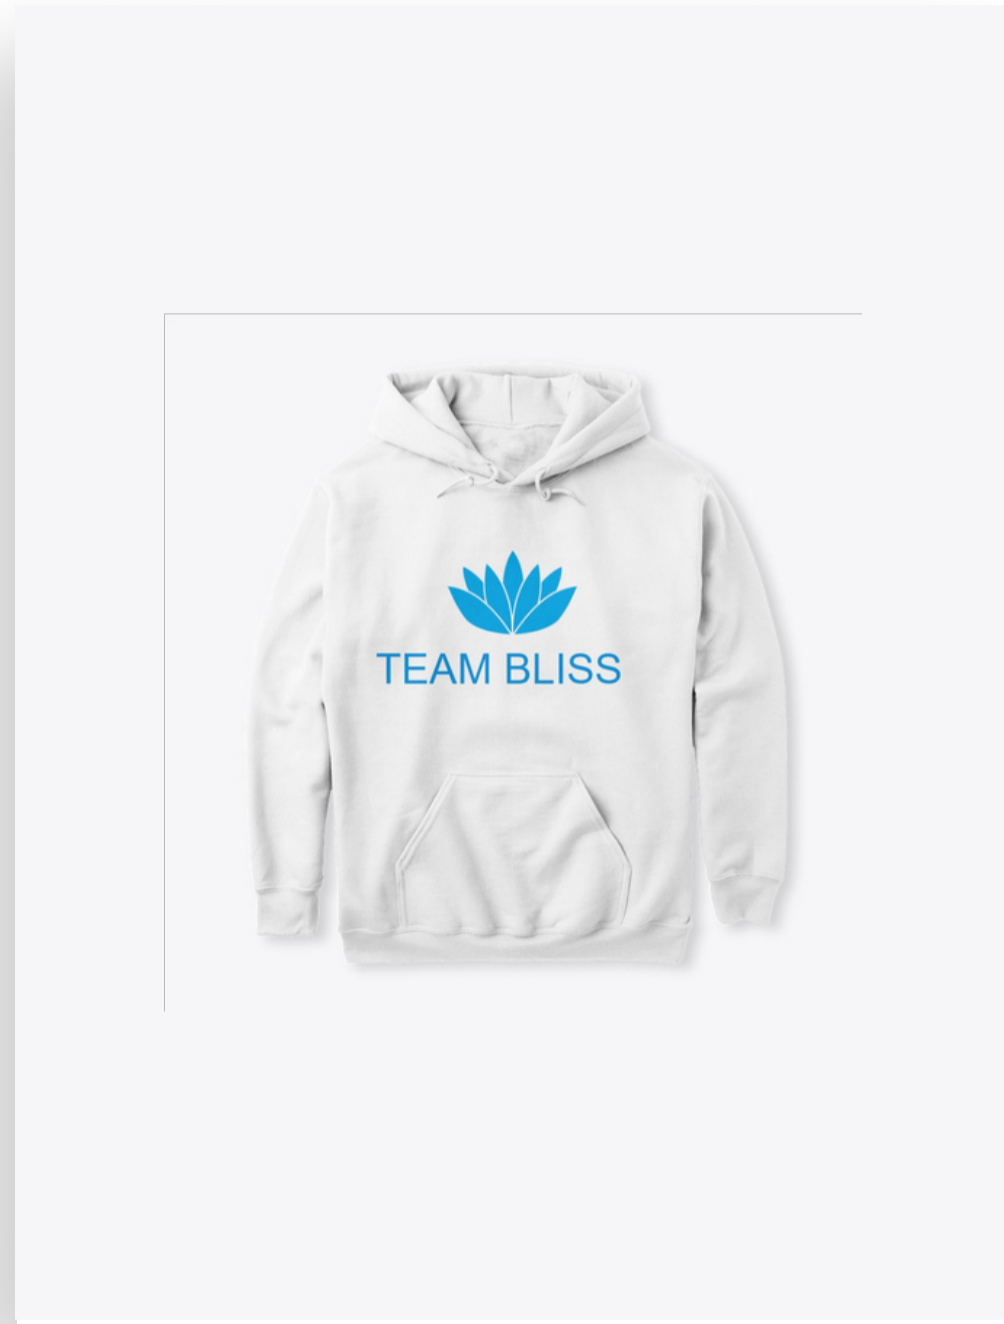

Product Communication